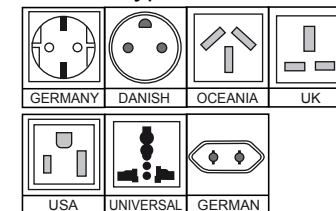

socket type :

Modified Sine Wave

ISO:
TS16949

EMC tested LVD tested

MODIFIED SINE WAVE SERIES

SPECIFICATION

Model NO.	HT-M-120	HT-M-120C	HT-M-350	HT-M-600	HT-M-1000	HT-M-1500	HT-M-2000	HT-M-2500	HT-M-3000		
OUTPUT	AC VOLTAGE	100/120/230V									
	CONTINUOUS POWER	120W	120W	350W	600W	1000W	1500W	2000W	2500W	3000W	
	SURGE POWER	240W	240W	700W	1200W	2000W	3000W	4000W	5000W	6000W	
	WAVEFORM	MODIFIED SINE WAVE									
	FREQUENCY	50/60HZ±3%									
	AC REGULATION	±10%			±8%(100V:±10%)						
	USB PORT	3A/5V max.				NO			3A/5V max.		
INPUT	NO LOAD CURRENT DRAW	0.3A(12V) / 0.15A(24V)		0.4A(12V)/0.2A(24V)		0.5A(12V)/0.25A(24V)		0.6A(12V)/0.3A(24V)			
	DC VOLTAGE	12V/24V									
	VOLTAGE RANGE	9.5-16VDC(12V)/19-32VDC(24V)				10-16VDC(12V)/20-32VDC(24V)					
	EFFICIENCY(Typ.)	>85%									
	DC CONNECTOR	Cigar plug		Cigar plug + Clip Cable			Cable x 1PC				
PROTECTION	BAT.LOW ALARM	NO			10.5±0.5v(12v)/21±1v(24v)						
	BAT.LOW SHUTDOWN	9.5±0.5v(12v)/19±1v(24v)			10.0±0.5v(12v)/20±1v(24v)						
	OVER VOLTAGE	16±0.5v(12v)/32±1v(24v)									
	OVER TEMPERATURE	55±5°C									
	SHORT CIRCUIT PROTECTION	Shut-off									
	BAT.POLARITY	Fuse Burn out									
	OVER LOAD	Shut down if re-try is still failed									
ENVIRONMENT	WORKING TEMP.	-15°C~+45°C									
	WORKING HUMIDITY	20%~90% RH non-condensing									
	STORAGE TEMP., HUMIDITY	-30~+70°C/-22°F~+158°F, 10~95% RH									
	TEMP.COEFFICIENT	±0.05%°C(0~55°C)									
SAFETY& EMC	EMI CONDUCTION & RADIATION	Compliance to EN55022									
	EMS IMMUNITY	Compliance to EN55024, EN/IEC 61000-4-2, EN/IEC 61000-4-3, EN/IEC 61000-4-8									
	LVD	Compliance to EN60950-1									
OTHERS	REMOTE CONTROL	NO	NO	NO	NO	NO	YES, optional	YES, optional	YES, optional	YES, optional	
	DIMENSION(L*W*H)	145*81*85 mm	75*95*155 mm	175*95*75mm	230*95*75mm	295*179*88.5mm	405*179*88.5mm	435*179*88.5mm	517*265*132mm	517*265*132mm	
	NET. WEIGHT	0.45kg	0.48kg	0.76kg	1.4kg	2.4kg	3.4kg	3.7kg	8.9kg	9.2kg	